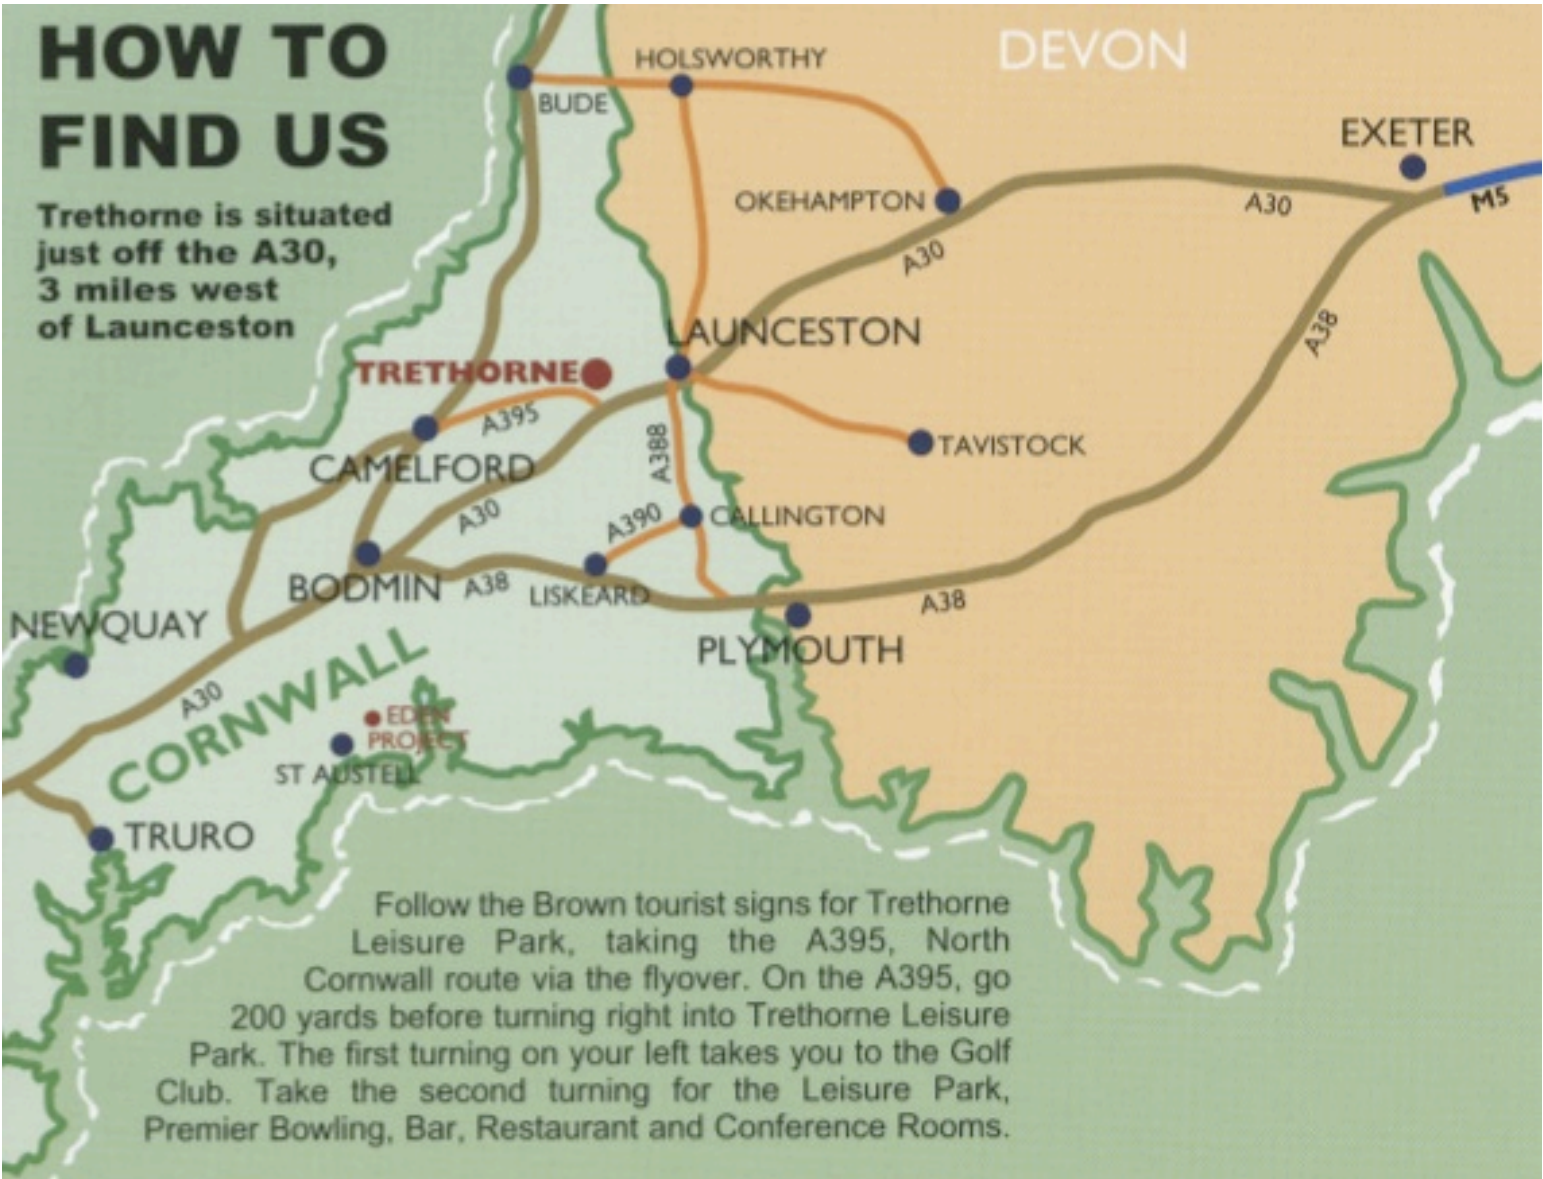

HOW TO FIND US

Trethorne is situated just off the A30, 3 miles west of Launceston

Follow the Brown tourist signs for Trethorne Leisure Park, taking the A395, North Cornwall route via the flyover. On the A395, go 200 yards before turning right into Trethorne Leisure Park. The first turning on your left takes you to the Golf Club. Take the second turning for the Leisure Park, Premier Bowling, Bar, Restaurant and Conference Rooms.